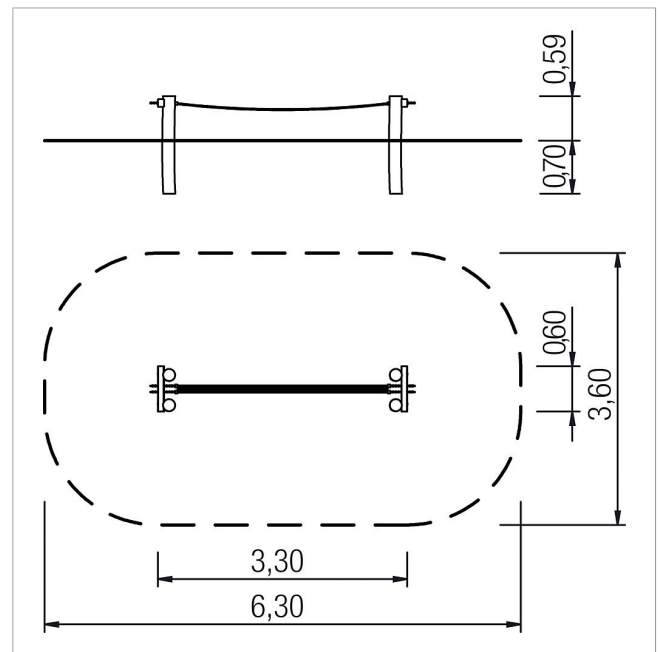

### Scope of delivery

1x rubber band transition: plastic-coated steel cable, robinia fittings: stainless steel

	Material	robinia oiled
	Foundation level	ET 700
	Minimum space	6,30x3,60x2,35 m
	Free falling height	55 cm
	Impact protection net	-
	Foundations	2x CF