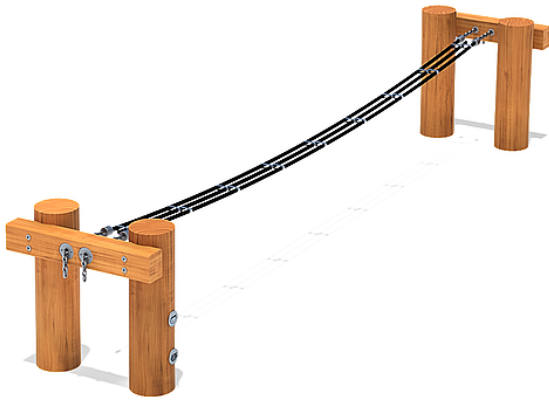

## paradiso Balance station Jesper

made in germany

### Scope of delivery

1x rubber band transition: plastic-coated steel cable, robinia fittings: stainless steel

	Material	robinia oiled
	Foundation level	ET 700
	Minimum space	6,30x3,60x2,35 m
	Free falling height	55 cm
	Impact protection net	-
	Foundations	2x CF