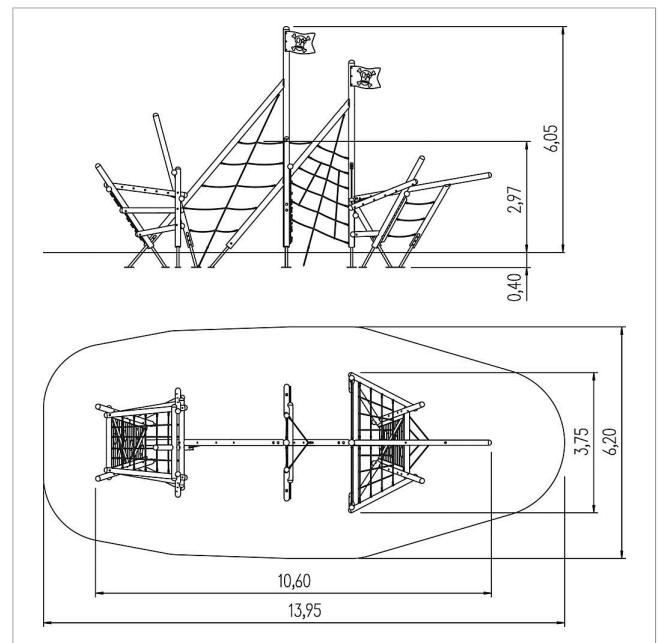

### Scope of delivery

- post structure: softwood
- post shoe: galvanised steel
- 4x climbing wall with climbing grips: softwood, high-pressure laminate, GFRP
- 1x climbing wall with passage and climbing grips: softwood, high-pressure laminate, GFRP
- 5x climbing net: plastic-coated steel cable
- 5x hand rope: plastic-coated steel cable
- 3x step rope: plastic-coated steel cable
- 2x flag pirate's head: high-pressure laminate (HPL)

	Material	Larch natural
	Foundation level	ET 400
	Minimum space	13,98x6,20x6,05 m
	Free falling height	297 cm
	Impact protection net	73,0 m <sup>2</sup>
	Foundations	1x CF
	Assembly	3 persons/12 h