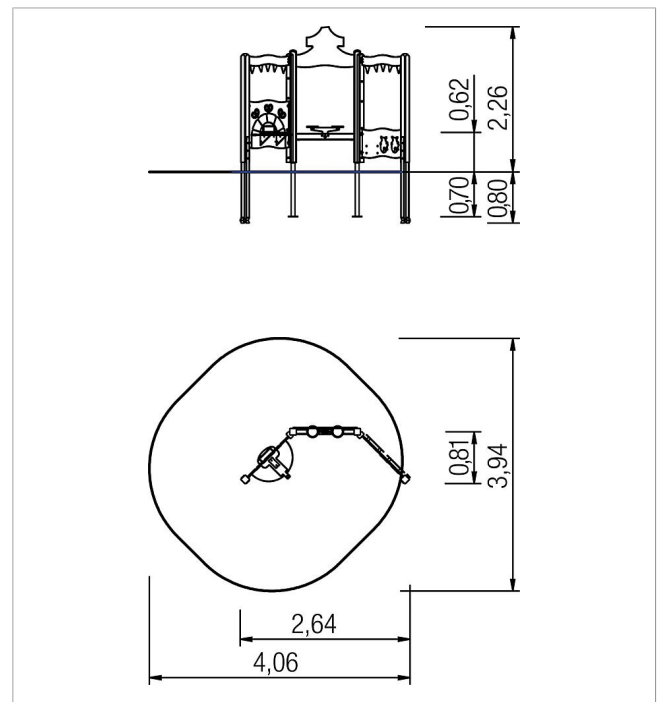

5 11 815 013 00

**playo play house
Market Stall**

made in germany

Scope of delivery

2x adapter: softwood or steel

4x post construction: softwood or steel

4x parapet: high-pressure laminate (HPL)

1x play parapet baking oven: high-pressure laminate (HPL), softwood

1x counter: softwood, high-pressure laminate (HPL)

fittings: stainless steel (V2A)

	Material	SW pi
	Foundation level	ET 700
	Minimum space	4,06x3,94x2,26 m
	Free falling height	58 cm
	Impact protection net	-
	Foundations	4x CF