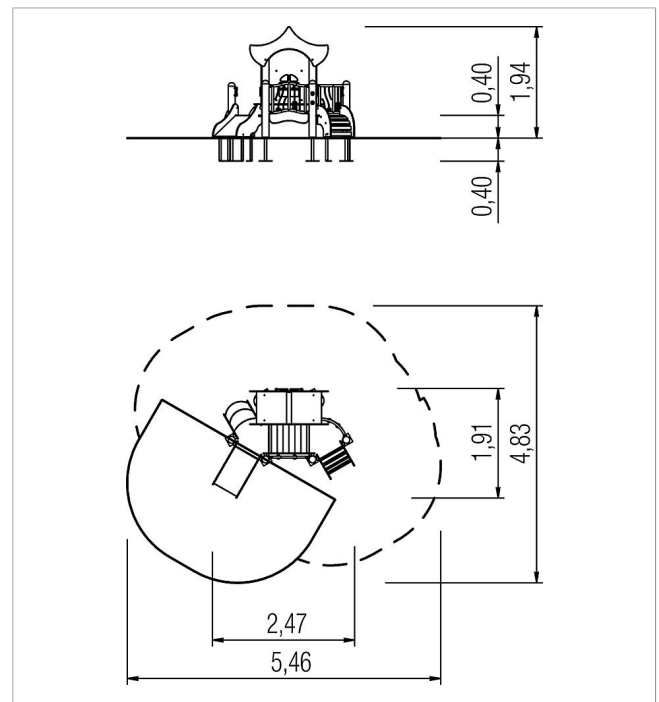

5 59 844 011 00

minimondo play unit Lotus

made in germany

Scope of delivery

- 1x roof: high-pressure laminate (HPL)
- 1x bench: high-pressure laminate (HPL)
- 1x wall element with window and shutters: high-pressure laminate (HPL), stainless steel
- 1x belly board: high-pressure laminate (HPL)
- 1x arched ramp: softwood, high-pressure laminate (HPL)
- 1x staircase: high-pressure laminate (HPL)
- 2x platform: high-pressure laminate (HPL), softwood
- 2x fence element: stainless steel, PE
- 1x set posts with post bases: softwood, galvanised steel

	Material	SW pi
	Foundation level	ET 400
	Minimum space	5,46x4,83x2,20 m
	Free falling height	40 cm
	Impact protection net	7,5 m ²
	Foundations	11x CF or 3x PFs + 8x PFr
	Assembly	2 persons/2 h
	Largest section	110x94x25,5 cm
	Heaviest section	40 kg