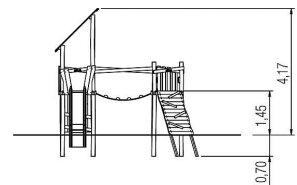

7x post structure: robinia
 2x platform structure: robinia
 1x pent roof: robinia
 1x climbing board: robinia
 1x ramp: robinia
 1x suspension bridge straight: robinia, stainless steel
 2x parapet: robinia
 2x walk-through protection: robinia
 1x slide entry plate: robinia
 2x set of grips: coated aluminium
 7x squared timber: robinia
 fittings: stainless steel

play unit Gina, solo

Technical data

	Material	Robinia natural
	Minimum space	7,43x7,44x4,17 m
	Impact protection net	37,0 m ²
	Free falling height	145 cm
	Ground constitution DE/NL/BE	at least lawn
	Ground constitution all except DE/NL/BE	at least sand
	Largest section	Ø 14x478 cm
	mx. number of users	14
	Certificate	Z2_010651_0524_Rev00