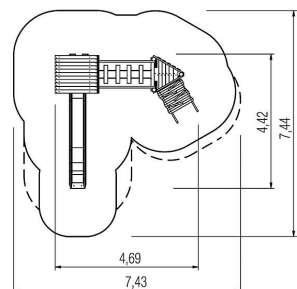

7x post structure: robinia
 2x platform structure: robinia
 1x pent roof: robinia
 1x climbing board: robinia
 1x ramp: robinia
 1x suspension bridge straight: robinia, stainless steel
 2x parapet: robinia
 2x walk-through protection: robinia
 1x slide entry plate: robinia
 2x set of grips: coated aluminium
 7x squared timber: robinia
 fittings: stainless steel

play unit Gina, solo

Technical data

	Material	Robinia natural
	Minimum space	7,43x7,44x4,17 m
	Impact protection net	37,0 m ²
	Free falling height	145 cm
	Ground constitution DE/NL/BE	at least lawn
	Ground constitution all except DE/NL/BE	at least sand
	Largest section	Ø 14x478 cm
	mx. number of users	14
	Certificate	Z2_010651_0524_Rev00