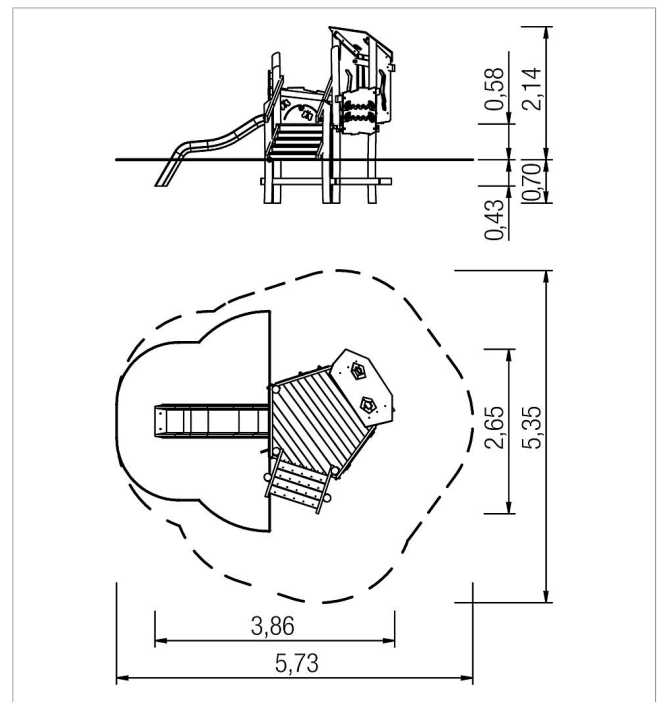

### Scope of delivery

- 7x post construction: robinia
- 1x platform construction: robinia
- 1x staircase: robinia
- 1x slide entry board: robinia
- 1x play parapet rabbit: high-pressure laminate (HPL), robinia
- 1x play parapet beetle race track: high-pressure laminate (HPL), robinia
- 5x square timber: robinia
- 1x seating corner with roof: robinia, high-pressure laminate (HPL)
- fittings: stainless steel

	Material	robinia oiled/HPL
	Foundation level	ET 700
	Minimum space	5,73x5,35x2,38 m
	Free falling height	58 cm
	Impact protection net	7,0 m <sup>2</sup>
	Foundations	5x CF
	Largest section	-
	Heaviest section	-