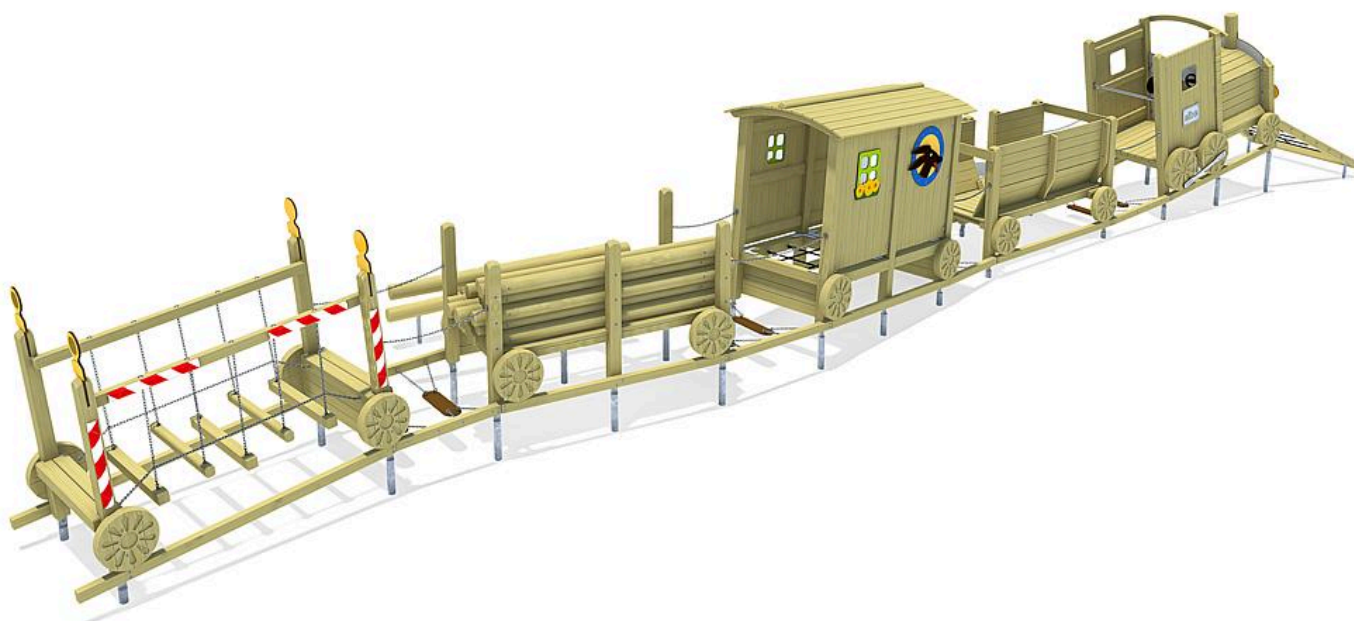

## Scope of delivery

### Locomotive

6x post construction: softwood  
8x post shoe: hot-dip galvanised steel  
2x platform: softwood  
1x boiler with chimney: softwood, high pressure laminate (HPL)  
2x window element: softwood, stainless steel  
1x roof arch: softwood  
4x false edge: softwood  
1x net ascent: softwood, plastic-coated steel rope  
1x grip set: aluminium, plastic-coated  
6x wheel: softwood  
2x rail: softwood  
2x lamp: high pressure laminate (HPL)  
1x bell: metal, stainless steel  
1x play board gear wheel: high pressure laminate (HPL), stainless steel  
1x sign: high pressure laminate (HPL)  
1x play board with steering wheel and slider: high pressure laminate (HPL), stainless steel, metal  
1x passage safety device: stainless steel  
fittings: stainless steel

### Tender

6x post construction: softwood  
6x post shoe: hot-dip galvanised steel  
1x platform: softwood  
1x side wall long: softwood  
2x side wall short: softwood  
2x grip set: aluminium, plastic-coated  
4x wheel: softwood  
2x rail: softwood  
2x passage safety device: softwood  
1x footstep crossing: softwood, high pressure laminate (HPL), stainless steel  
fittings: stainless steel

### Passenger coach:

6x post construction: softwood  
6x post shoe: hot-dip galvanised steel  
2x net frame: softwood, plastic-coated steel rope  
1x roof: softwood  
4x parapet: softwood  
1x deco element dog: high pressure laminate (HPL), softwood