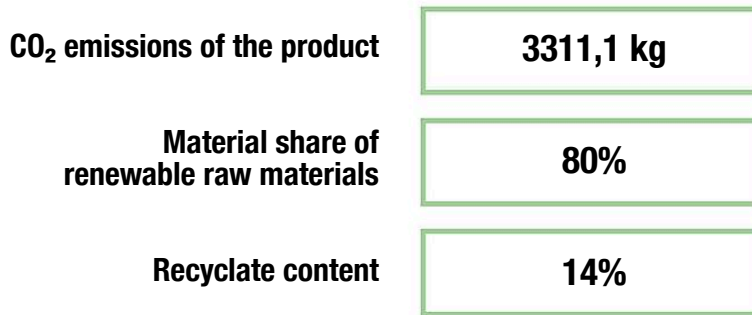

5 11 805 011 00

train Mountains and Valleys, solo

Disclaimer:

This dashboard for the circularity index of the 'Circular Product' certification was generated automatically and is based on the corresponding certification of eibe Produktion + Vertrieb GmbH & Co KG, Industriestraße 1, 97285 Röttingen, which was issued on 16 May 2024 by the Gesellschaft für Klimaschutz München GmbH (GKM GmbH) on the basis of the example product Albion play unit from the eibe unique® product line. eibe Produktion + Vertrieb GmbH & Co KG is liable for the accuracy of the contents. The award criteria of the private-law certification 'Circular Product' of GKM GmbH can be viewed at gesellschaft-klimaschutz.de/zertifizierung/zirkularitaet/.

* The CO₂e emissions of the materials used in the product are taken into account. The emissions that arise during the production process are allocated to the product on a pro-rata basis.

created on: 14 August 2024