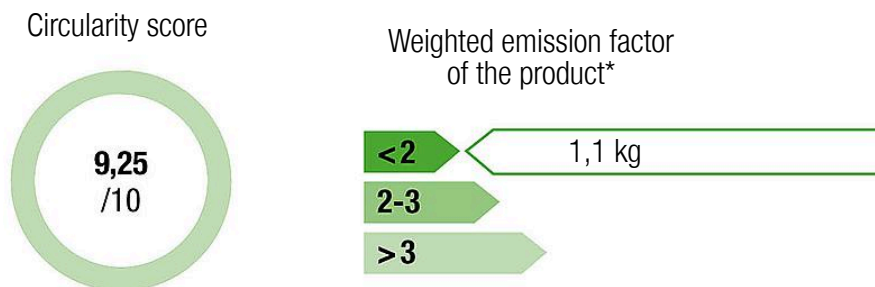

5 11 805 011 00

train Mountains and Valleys, solo

Disclaimer:

This dashboard for the circularity index of the 'Circular Product' certification was generated automatically and is based on the corresponding certification of eibe Produktion + Vertrieb GmbH & Co KG, Industriestraße 1, 97285 Röttingen, which was issued on 16 May 2024 by the Gesellschaft für Klimaschutz München GmbH (GKM GmbH) on the basis of the example product Albion play unit from the eibe unique® product line. eibe Produktion + Vertrieb GmbH & Co KG is liable for the accuracy of the contents. The award criteria of the private-law certification 'Circular Product' of GKM GmbH can be viewed at gesellschaft-klimaschutz.de/zertifizierung/zirkularitaet/.

* The CO₂e emissions of the materials used in the product are taken into account. The emissions that arise during the production process are allocated to the product on a pro-rata basis.

created on: 14 August 2024