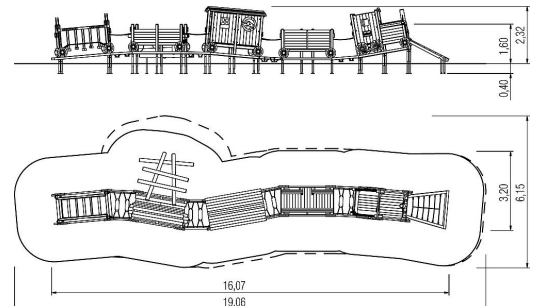

### Locomotive

6x post construction: softwood  
8x post shoe: hot-dip galvanised steel  
2x platform: softwood  
1x boiler with chimney: softwood, high pressure laminate (HPL)  
2x window element: softwood, stainless steel  
1x roof arch: softwood  
4x false edge: softwood  
1x net ascent: softwood, plastic-coated steel rope  
1x grip set: aluminium, plastic-coated  
6x wheel: softwood  
2x rail: softwood  
2x lamp: high pressure laminate (HPL)  
1x bell: metal, stainless steel  
1x play board gear wheel: high pressure laminate (HPL), stainless steel  
1x sign: high pressure laminate (HPL)  
1x play board with steering wheel and slider: high pressure laminate (HPL), stainless steel, metal  
1x passage safety device: stainless steel  
fittings: stainless steel

### Tender

6x post construction: softwood  
6x post shoe: hot-dip galvanised steel  
1x platform: softwood  
1x side wall long: softwood  
2x side wall short: softwood  
2x grip set: aluminium, plastic-coated  
4x wheel: softwood  
2x rail: softwood  
2x passage safety device: softwood  
1x footstep crossing: softwood, high pressure laminate (HPL), stainless steel  
fittings: stainless steel

### Technical data

	Material	SW pi
	Minimum space	18,98x6,55x3,40 m
	Impact protection net	82,0 m <sup>2</sup>
	Free falling height	160 cm
	mx. number of users	78
	Tested according to standard	EN 1176