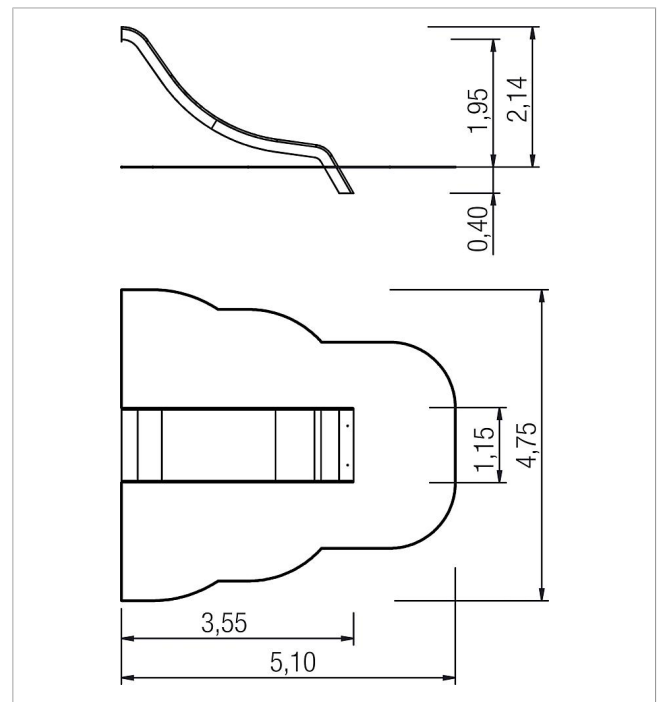

5 40 355 121 00

**Basis Steep slide wide
PH 195 cm, stainless
steel**

made in germany

Scope of delivery

1x slide: stainless steel
fittings: stainless steel

	Material	stainless steel
	Foundation level	ET 400
	Minimum space	5,10x4,75x3,75 m
	Free falling height	195 cm
	Impact protection net	19,5 m ²
	Foundations	1x CF or 1x PFs