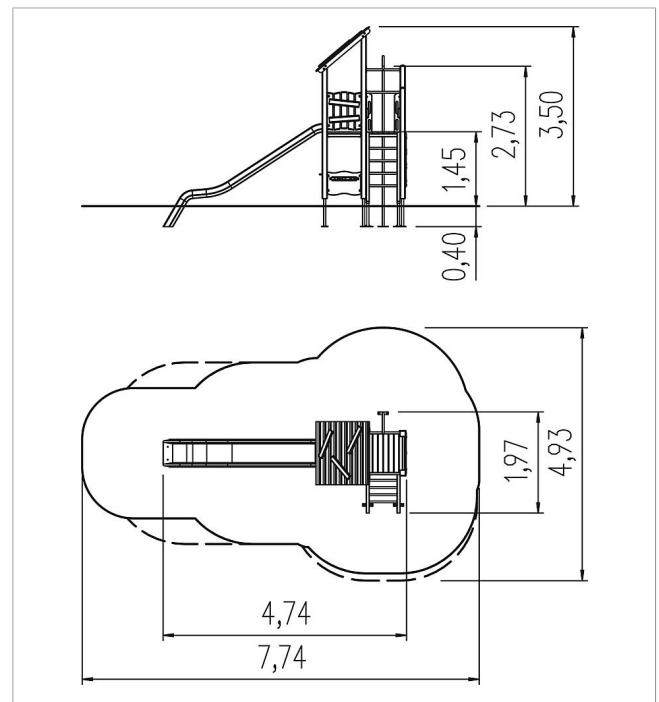

5 11 504 011 00

ecorino play unit Eiger, solo

made in germany

Scope of delivery

6x post construction: softwood or steel
 6x post shoe: steel galvanised
 2x platform construction: softwood
 2x parapet: softwood
 1x parapet: high pressure laminate (HPL)
 7x decoration crossbar: softwood
 2x walk-through protective device: stainless steel
 2x set of grips: aluminium, plastic coated
 4x protective device clamping of hood cord: high pressure laminate (HPL)
 1x ladder: softwood, rungs stainless steel
 1x net ascent vertical: polyester-coated steel cable
 1x pent roof wood: softwood
 1x slide entry plate: high pressure laminate (HPL)
 1x fireman's pole: stainless steel
 1x play panel counting rings: high pressure laminate (HPL), robinia
 1x counter: softwood, high pressure laminate (HPL)
 1x access restriction: high pressure laminate (HPL)
 fittings: stainless steel

	Material	SW pi
	Foundation level	ET 400
	Minimum space	7,48x4,88x3,50 m
	Free falling height	145 cm
	Impact protection net	26,0 m ²
	Foundations	9x CF or 9x PFs
	Assembly	2 persons/8 h
	Largest section	0,15x0,15x3,84 m