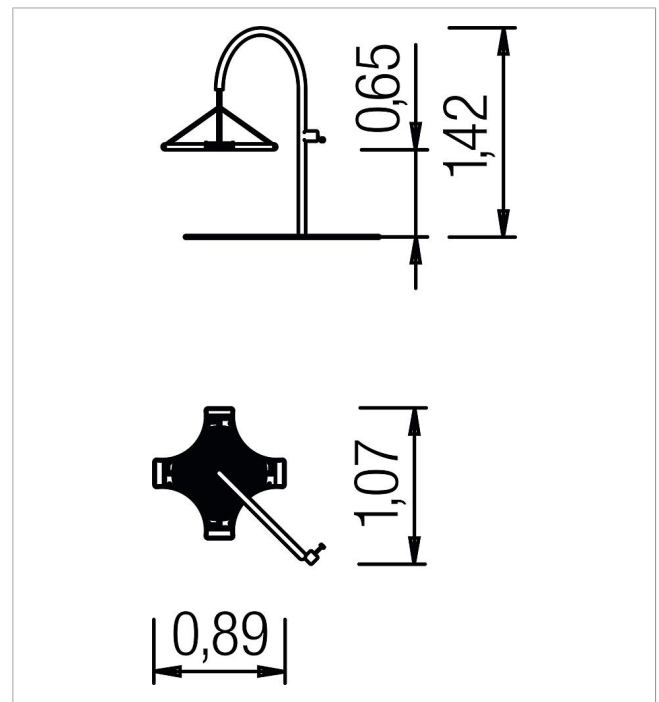

5 60 432 0

Swivel grill Ribus

made in germany

Scope of delivery

1x swivel grill Ribus: stainless steel

	Material	Stainless steel
	Foundation level	FL 3
	Minimum space	-
	Free falling height	-
	Impact protection net	-
	Foundations	1 x CF
	Assembly	2 persons/1 h
	Largest section	89x89x142 cm
	Heaviest section	30 kg