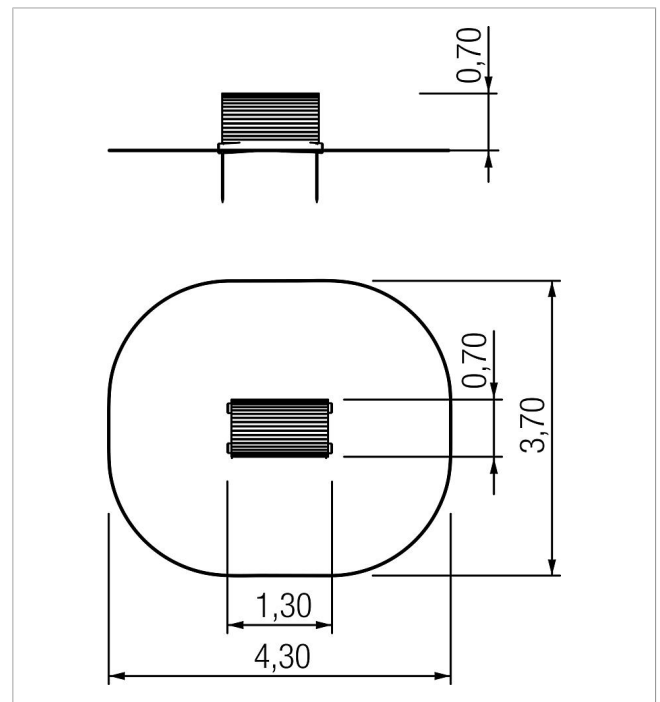

5 45 166 063 00
paradiso crawling pipe

made in germany

Scope of delivery

2x attachment posts: robinia
1x crawling tunnel: robinia

	Material	Robinia natural
	Foundation level	ET 850
	Minimum space	3,71x4,20x2,50 m
	Free falling height	71 cm
	Impact protection net	14,0 m ²
	Foundations	-