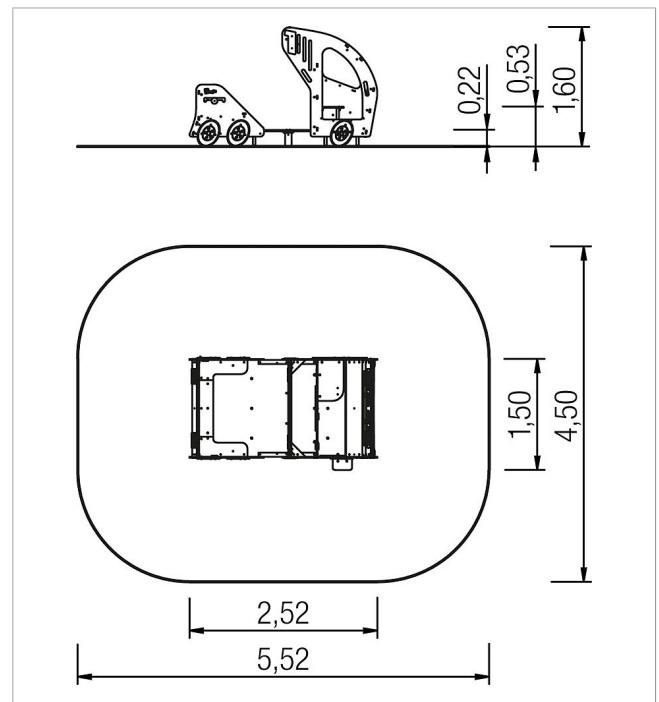

5 89 404 201 00

steelox Mini play unit Truck

made in germany

Scope of delivery

1x Truck: high-pressure laminate (HPL), HDPE, powder steel

	Material	Powder steel, HDPE, HPL
	Foundation level	FL 3
	Minimum space	4,50x5,52x2,55 m
	Free falling height	75 cm
	Impact protection net	23,0 m ²
	Foundations	2x CF