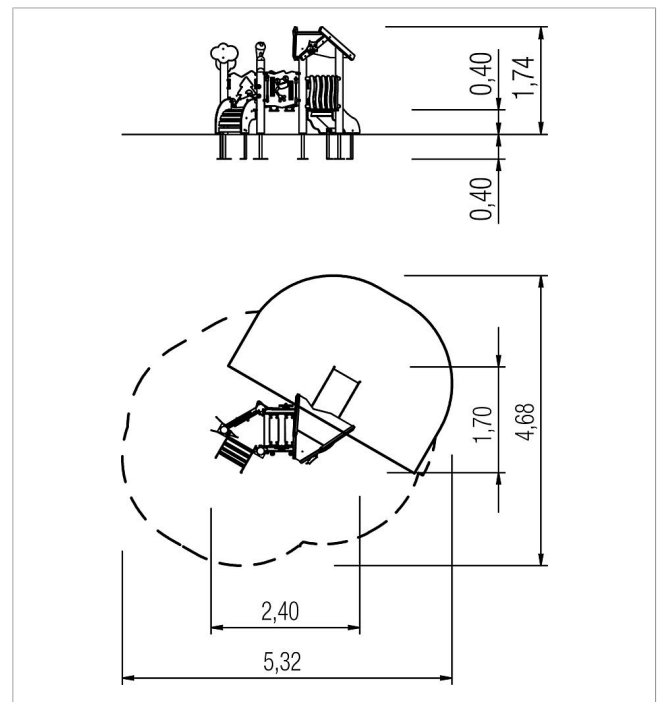

5 59 867 011 00

minimondo play unit Raven forest

made in germany

Scope of delivery

- 6x post construction: softwood
- 2x platform: high pressure laminate (HPL)
- 1x roof with owl: high pressure laminate (HPL), softwood
- 1x belly slide: high pressure laminate (HPL)
- 1x arched ramp: softwood, high pressure laminate (HPL)
- 1x wobbly crossing: high pressure laminate (HPL), stainless steel
- 2x grip set: high pressure laminate (HPL), Kunststoff
- 1x HPL fence: high pressure laminate (HPL), Edelstahl
- 1x play parapet musical sticks: high pressure laminate (HPL), softwood
- 2x play parapet fir forest: high pressure laminate (HPL)
- 2x deco cloud: high pressure laminate (HPL)
- 1x raven Rudi: softwood
- fittings: stainless steel (V2A)

	Material	SW pi
	Foundation level	ET 400
	Minimum space	5,32x4,68x2,20 m
	Free falling height	40 cm
	Impact protection net	7,5 m ²
	Foundations	10x SF or 2x PFs + 6x PFr