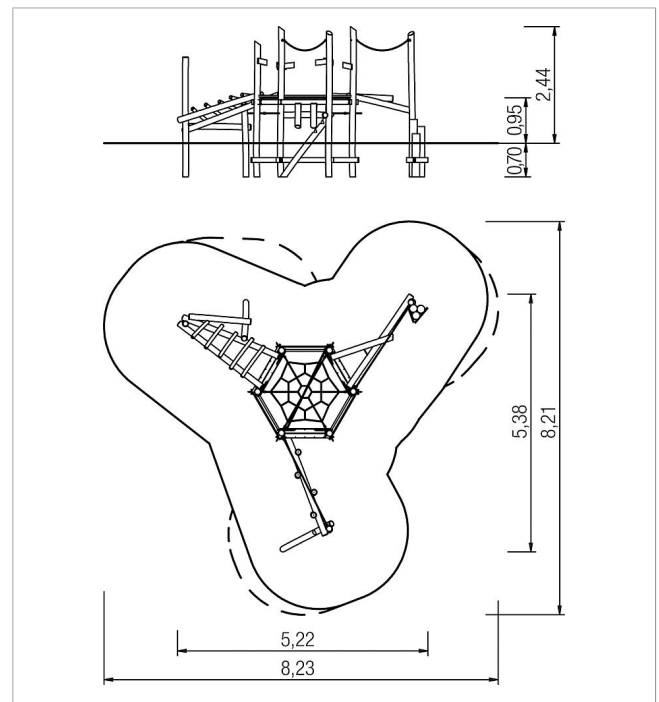

5 45 464 053 00

paradiso Balance cours Svea

made in germany

Scope of delivery

- 6x post construction: robinia
- 1x hexagonal platform: robinia, plastic-coated steel cable, stainless steel
- 1x chicken ladder: robinia
- 1x floating piles transition: robinia, plastic-coated steel cable
- 1x Y-ascent: robinia, plastic-coated steel cable
- 3x access restriction: robinia
- 6x square timber: robinia
- fittings: stainless steel

	Material	robinia oiled
	Foundation level	ET 700
	Minimum space	8,21x8,23x2,75 m
	Free falling height	95 cm
	Impact protection net	38,5 m ²
	Foundations	8x CF