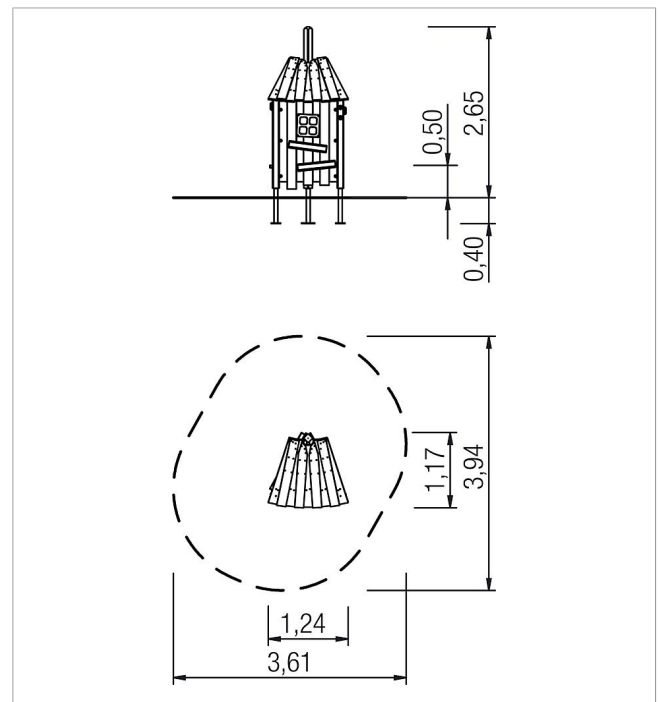

5 11 555 011 00

ecorino Play house Semeru

made in germany

Scope of delivery

- 3x post construction softwood, galvanised steel
- 1x roof structure softwood
- 1x parapet softwood
- 1x bench softwood
- 4x decoration bar softwood
- 1x window frame: high pressure laminate (HPL)

	Material	SW pi
	Foundation level	ET 400
	Minimum space	3,61x3,94x2,65 m
	Free falling height	50 cm
	Impact protection net	-
	Foundations	3x PFs
	Assembly	2 persons/3 h
	Largest section	3,05x0,1x0,1 m