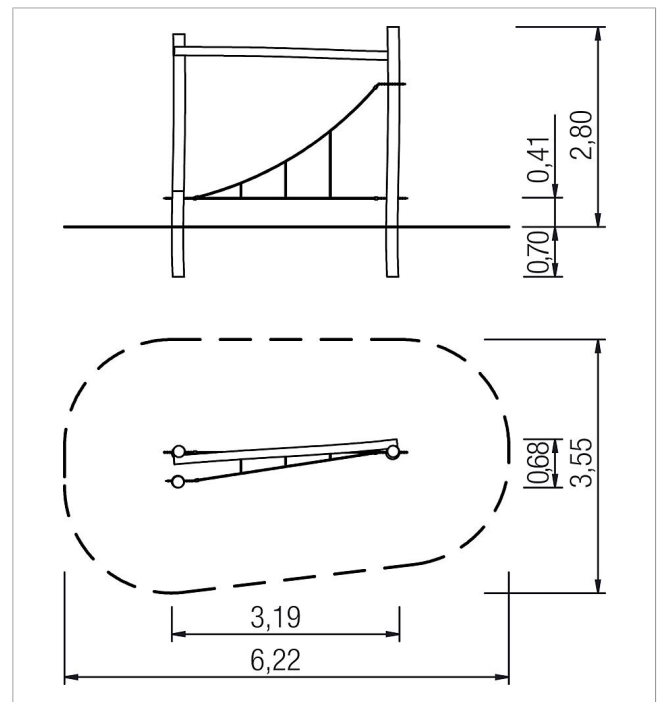

5 45 461 053 00

paradiso Balance station Lil

made in germany

Scope of delivery

1x diagonal transition: plastic-coated steel cable, robinia
fittings: stainless steel

	Material	robinia oiled
	Foundation level	ET 700
	Minimum space	6,22x3,55x2,80 m
	Free falling height	41 cm
	Impact protection net	-
	Foundations	2x CF