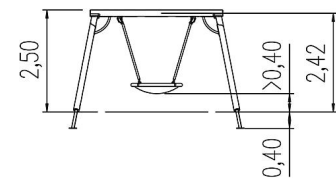

5 55 335 5

unique parallel swinger

made in germany

Scope of delivery

1x swing frame: softwood

1x nest seat Ø 120 cm: rope ring, steel rope link mat, rubber fabric over chain suspension
post shoe: galvanised steel

	Material	SW pi
	Foundation level	ET 400
	Minimum space	8,60x4,28x3,29 m
	Free falling height	153 cm
	Impact protection net	21,5 m ²
	Foundations	4x CF or 4x PFs
	Assembly	2 persons/4 h
	Largest section	Ø 16x550 cm
	Heaviest section	32 kg