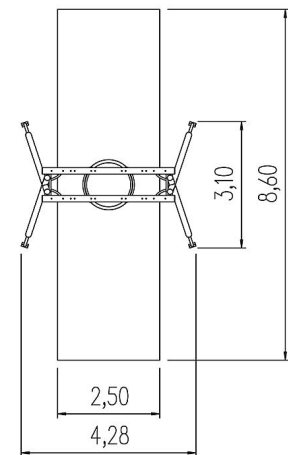

5 55 335 5

unique parallel swinger

made in germany

Scope of delivery

1x swing frame: softwood

1x nest seat Ø 120 cm: rope ring, steel rope link mat, rubber fabric over chain suspension
post shoe: galvanised steel

	Material	SW pi
	Foundation level	ET 400
	Minimum space	8,60x4,28x3,29 m
	Free falling height	153 cm
	Impact protection net	21,5 m ²
	Foundations	4x CF or 4x PFs
	Assembly	2 persons/4 h
	Largest section	Ø 16x550 cm
	Heaviest section	32 kg