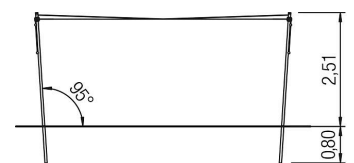

5 59 168 021

Awning height-adjustable 5,00x5,00 m

Recreation

Scope of delivery

- 4x post: galvanised steel
- 4x cover: plastic
- 4x ground sleeve: galvanised steel
- 4x comfort handle: powder-coated steel
- 1x center tensioning: steel
- 1x awning: HDPE knitted fabric UPF 10-20

5 59 168 021

Awning height-adjustable 5,00x5,00 m

Technical data

	Material	HDPE
	Size	Cloth surface: 25,0 m ²

Installation information

	Fundamentlevel	ET 800
---	----------------	--------

5 59 168 021

Awning height-adjustable 5,00x5,00 m