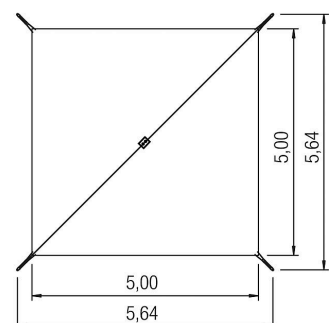

5 59 168 021

Awning height-adjustable 5,00x5,00 m

Recreation

Scope of delivery

- 4x post: galvanised steel
- 4x cover: plastic
- 4x ground sleeve: galvanised steel
- 4x comfort handle: powder-coated steel
- 1x center tensioning: steel
- 1x awning: HDPE knitted fabric UPF 10-20

5 59 168 021

Awning height-adjustable 5,00x5,00 m

Technical data

	Material	HDPE
	Size	Cloth surface: 25,0 m ²

Installation information

	Fundamentlevel	ET 800
---	----------------	--------

5 59 168 021

Awning height-adjustable 5,00x5,00 m