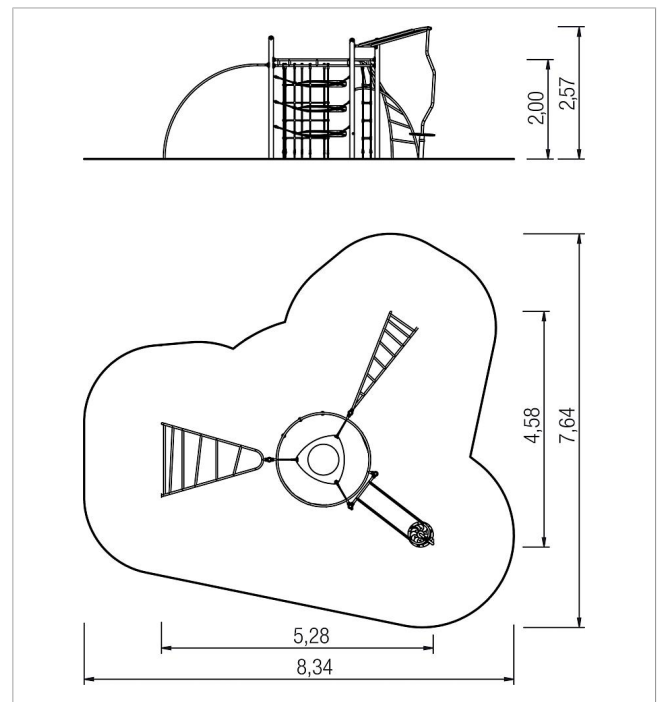

5 89 111 201 00

steelox Active climbing unit Spur

made in germany

Scope of delivery

- 1x climbing threstle round with nets: Powder steel, stainless steel, polypropylen
- 3x climbing ring oval: polyethylen
- 1x turntable: stainless steel, high-pressure laminate (HPL)
- 1x ladder arched: stainless steel
- 1x ladder wide: stainless steel

	Material	Powder steel, HDPE, PP
	Foundation level	FL 3
	Minimum space	8,34x7,64x2,80 m
	Free falling height	200 cm
	Impact protection net	46,0 m ²
	Foundations	12x CF