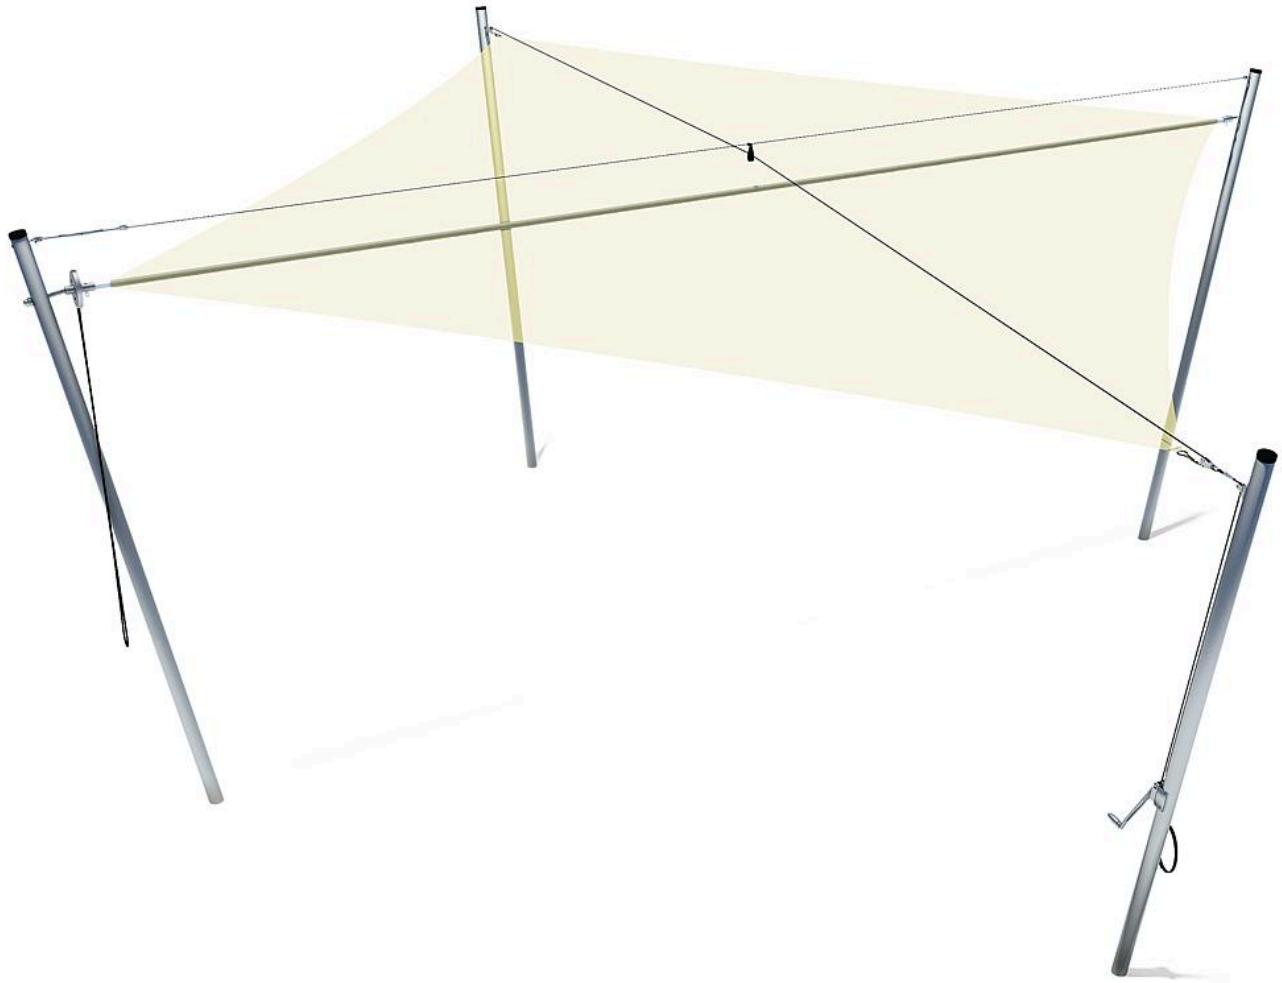

# Awning square 5,00x5,00 m

Recreation

## Scope of delivery

- 4x post: aluminium
- 4x cover: plastic
- 4x ground sleeve: aluminium
- 1x awning roller tube: aluminium
- 1x infinitely variable height adjustment with crank: aluminium
- 1x awning: PES knitting UPF 50+

# Awning square 5,00x5,00 m

## Technical data

 Material	PES
 Size	Cloth surface: 25,0 m <sup>2</sup>