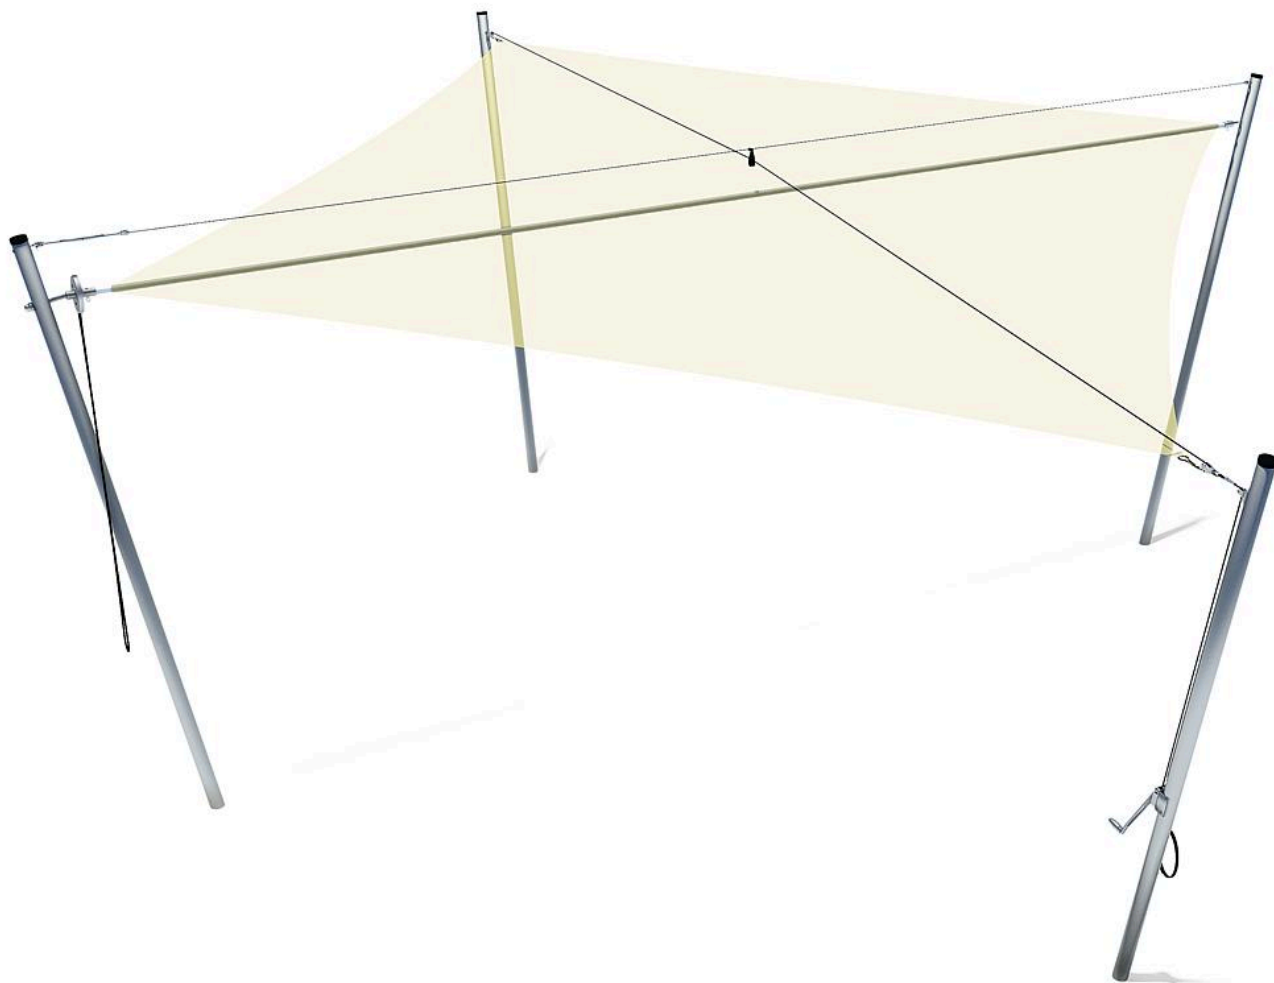

# Awning square 5,00x5,00 m

Recreation

## Scope of delivery

- 4x post: aluminium
- 4x cover: plastic
- 4x ground sleeve: aluminium
- 1x awning roller tube: aluminium
- 1x infinitely variable height adjustment with crank: aluminium
- 1x awning: PES knitting UPF 50+

# Awning square 5,00x5,00 m

## Technical data

 Material	PES
 Size	Cloth surface: 25,0 m <sup>2</sup>