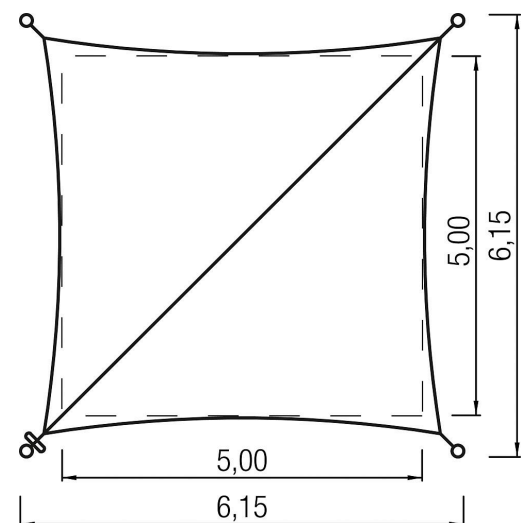

5 60 368 0

Awning square 5,00x5,00 m

Recreation

Scope of delivery

- 4x post: aluminium
- 4x cover: plastic
- 4x ground sleeve: aluminium
- 1x awning roller tube: aluminium
- 1x infinitely variable height adjustment with crank: aluminium
- 1x awning: PES knitting UPF 50+